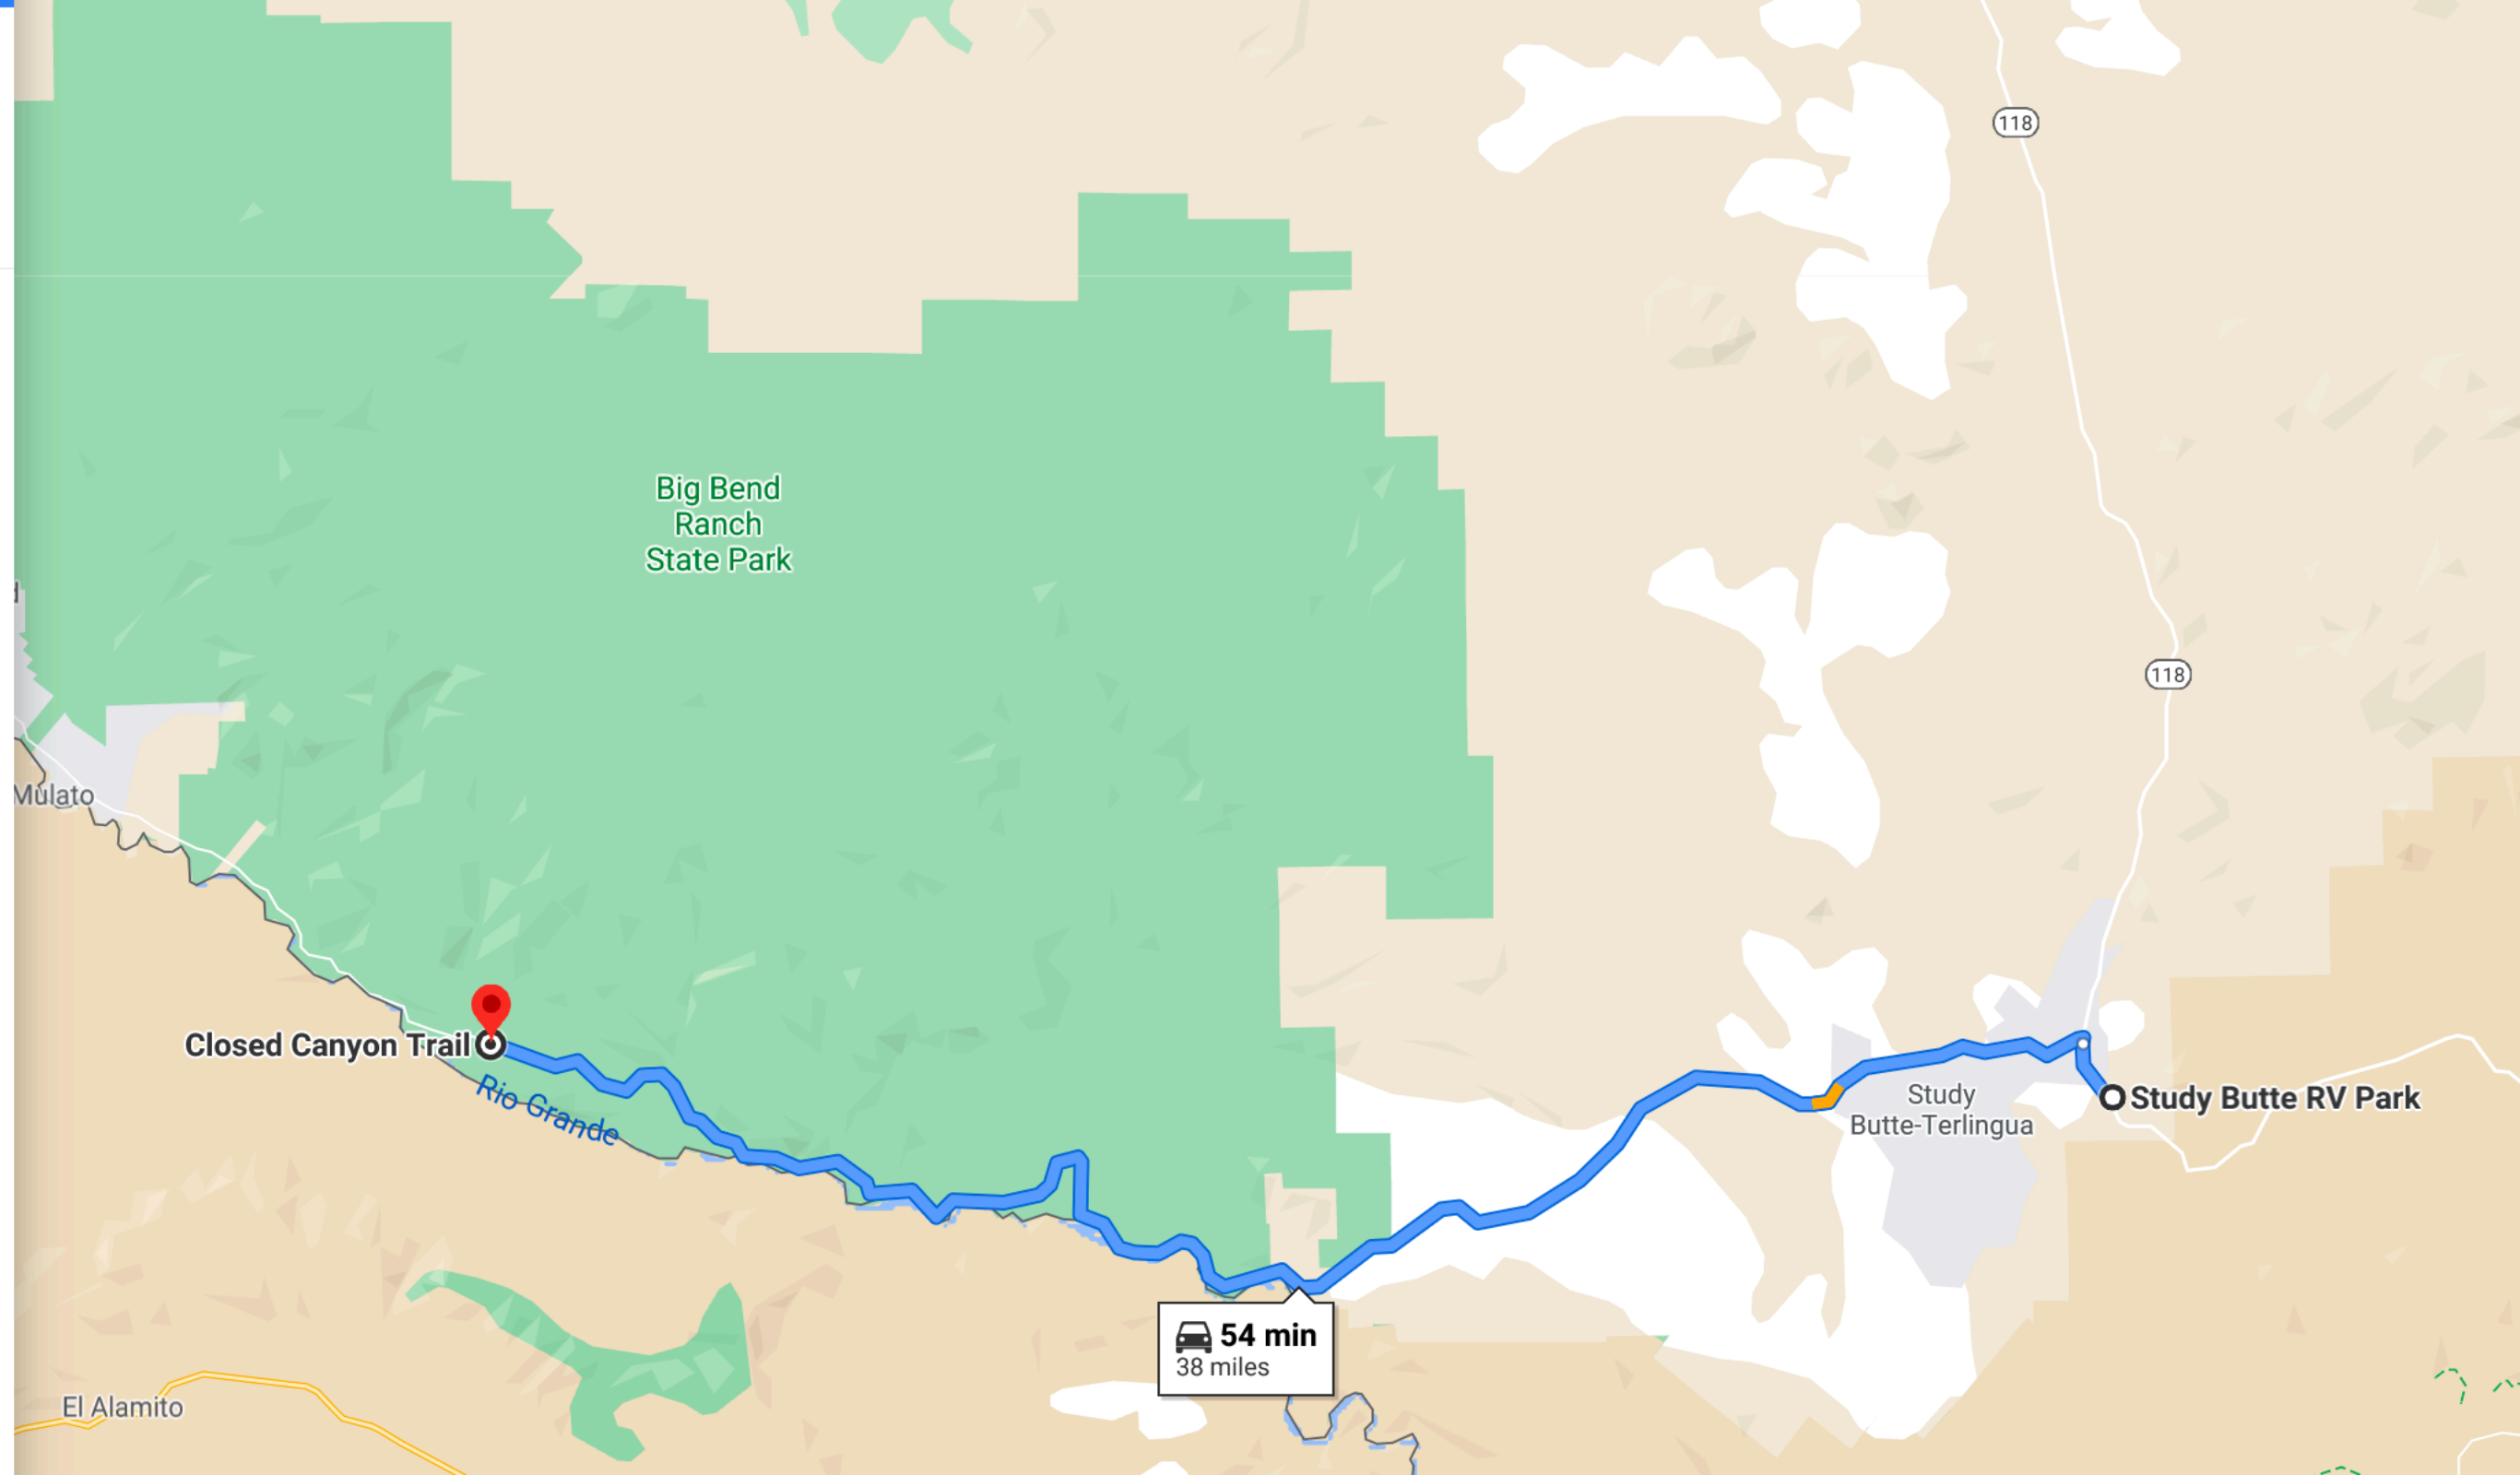

54 min (38.0 miles)

via FM170

Fastest route

Study Butte RV Park

53751 TX-118, Terlingua, TX 79852

1 Head northwest on TX-118 N toward Road Runner Rd

1.2 mi

1 Turn left onto FM170

⚠ Parts of this road may be closed at certain times or days

ℹ Destination will be on the left

36.7 mi

Closed Canyon Trail

Redford, TX 79846

These directions are for planning purposes only. You may find that construction projects, traffic, weather, or other events may cause conditions to differ from the map results, and you should plan your route accordingly. You must obey all signs or notices regarding your route.

🚗 54 min
38 miles