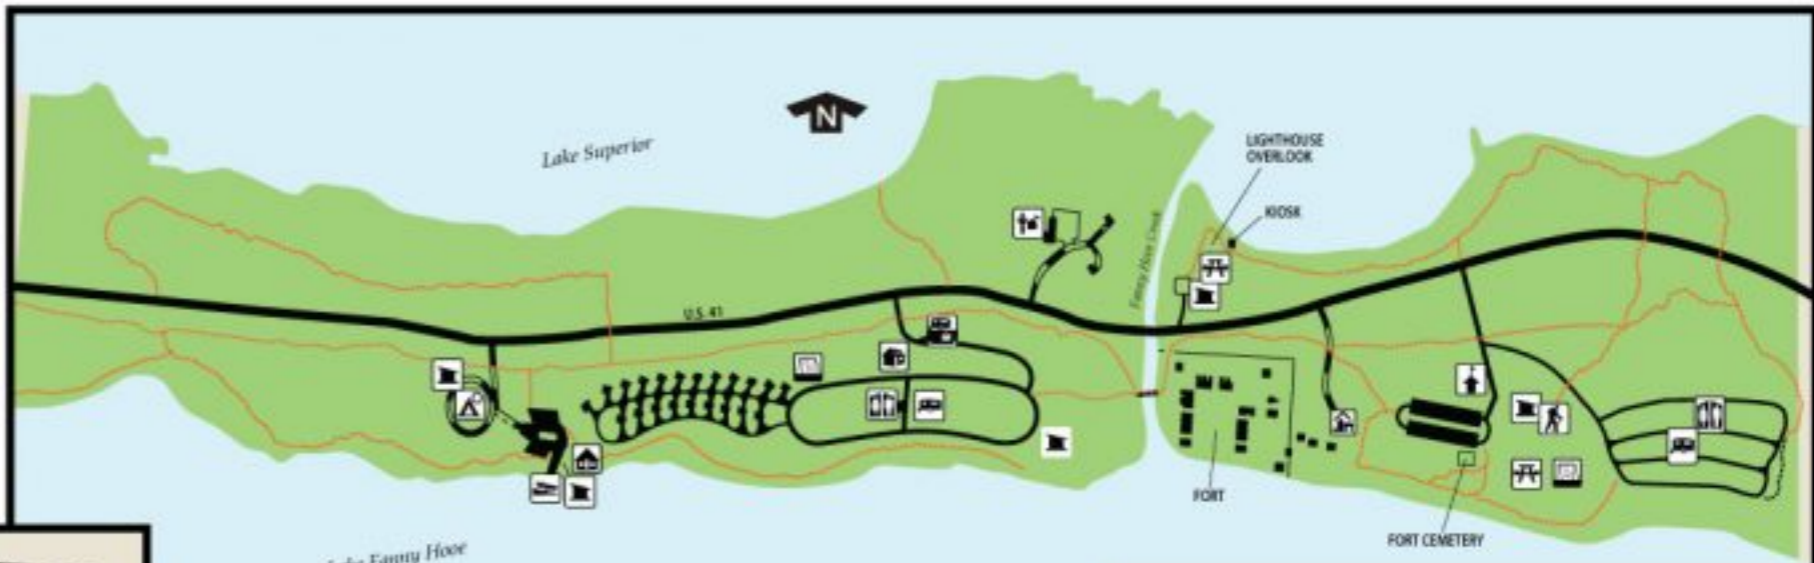

Fort Wilkins State Park Land Ownership

- PAVED ROAD
- GRAVEL ROAD
- TRAIL
- STATE PARK LAND
- PARK HEADQUARTERS
- CONTACT STATION
- MODERN CAMPGROUND
- MINI CABIN
- LAKE FANNY HOODE CAMPER CABIN
- ORGANIZATION CAMPGROUND
- RESTROOM
- VAULT TOILET
- PARK STORE
- BOAT LAUNCH
- NATURE TRAIL START
- SANITATION STATION
- PLAYGROUND

Fort Wilkins Historic State Park

EAST CAMPGROUND

Your Site #

WEST CAMPGROUND

- #### KEY TO FORT BUILDINGS
- | | |
|------------------------|--------------------------------|
| 1. KITCHEN & MESS ROOM | 8. ICE HOUSE |
| 2. COMPANY QUARTERS | 9. SUTLER'S BUILDING |
| 3. OFFICERS' QUARTERS | 10. QUARTER MASTER |
| 4. HOSPITAL | 11. BAKERY |
| 5. POWDER MAGAZINE | 12. MARRIED SOLDIERS' QUARTERS |
| 6. GUARDHOUSE | 13. BLACKSMITH'S SHOP |
| 7. WAREHOUSE | 14. CARPENTER'S SHOP |