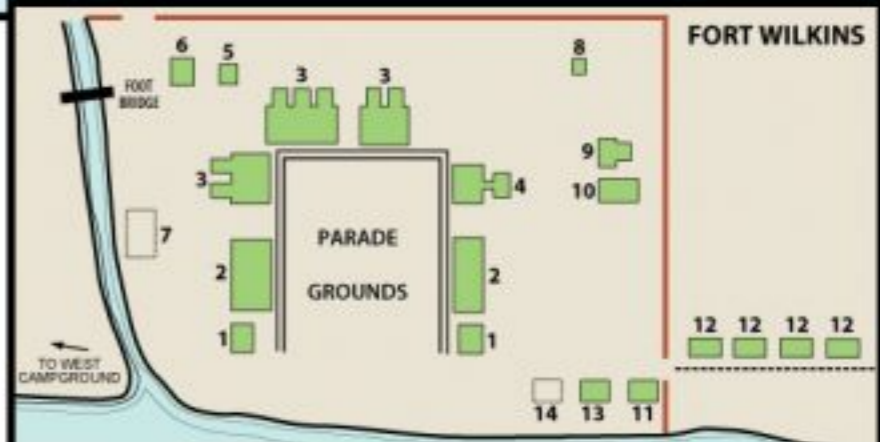

Fort Wilkins State Park Land Ownership

- PAVED ROAD
- GRAVEL ROAD
- TRAIL
- STATE PARK LAND
- PARK HEADQUARTERS
- CONTACT STATION
- MODERN CAMPGROUND
- MINI CABIN
- LAKE FANNY HOODE CAMPER CABIN
- ORGANIZATION CAMPGROUND
- RESTROOM
- VAULT TOILET
- PARK STORE
- BOAT LAUNCH
- NATURE TRAIL START
- SANITATION STATION
- PLAYGROUND

Fort Wilkins Historic State Park

EAST CAMPGROUND

Your Site #

WEST CAMPGROUND

- #### KEY TO FORT BUILDINGS
- | | |
|------------------------|--------------------------------|
| 1. KITCHEN & MESS ROOM | 8. ICE HOUSE |
| 2. COMPANY QUARTERS | 9. SUTLER'S BUILDING |
| 3. OFFICERS' QUARTERS | 10. QUARTER MASTER |
| 4. HOSPITAL | 11. BAKERY |
| 5. POWDER MAGAZINE | 12. MARRIED SOLDIERS' QUARTERS |
| 6. GUARDHOUSE | 13. BLACKSMITH'S SHOP |
| 7. WAREHOUSE | 14. CARPENTER'S SHOP |