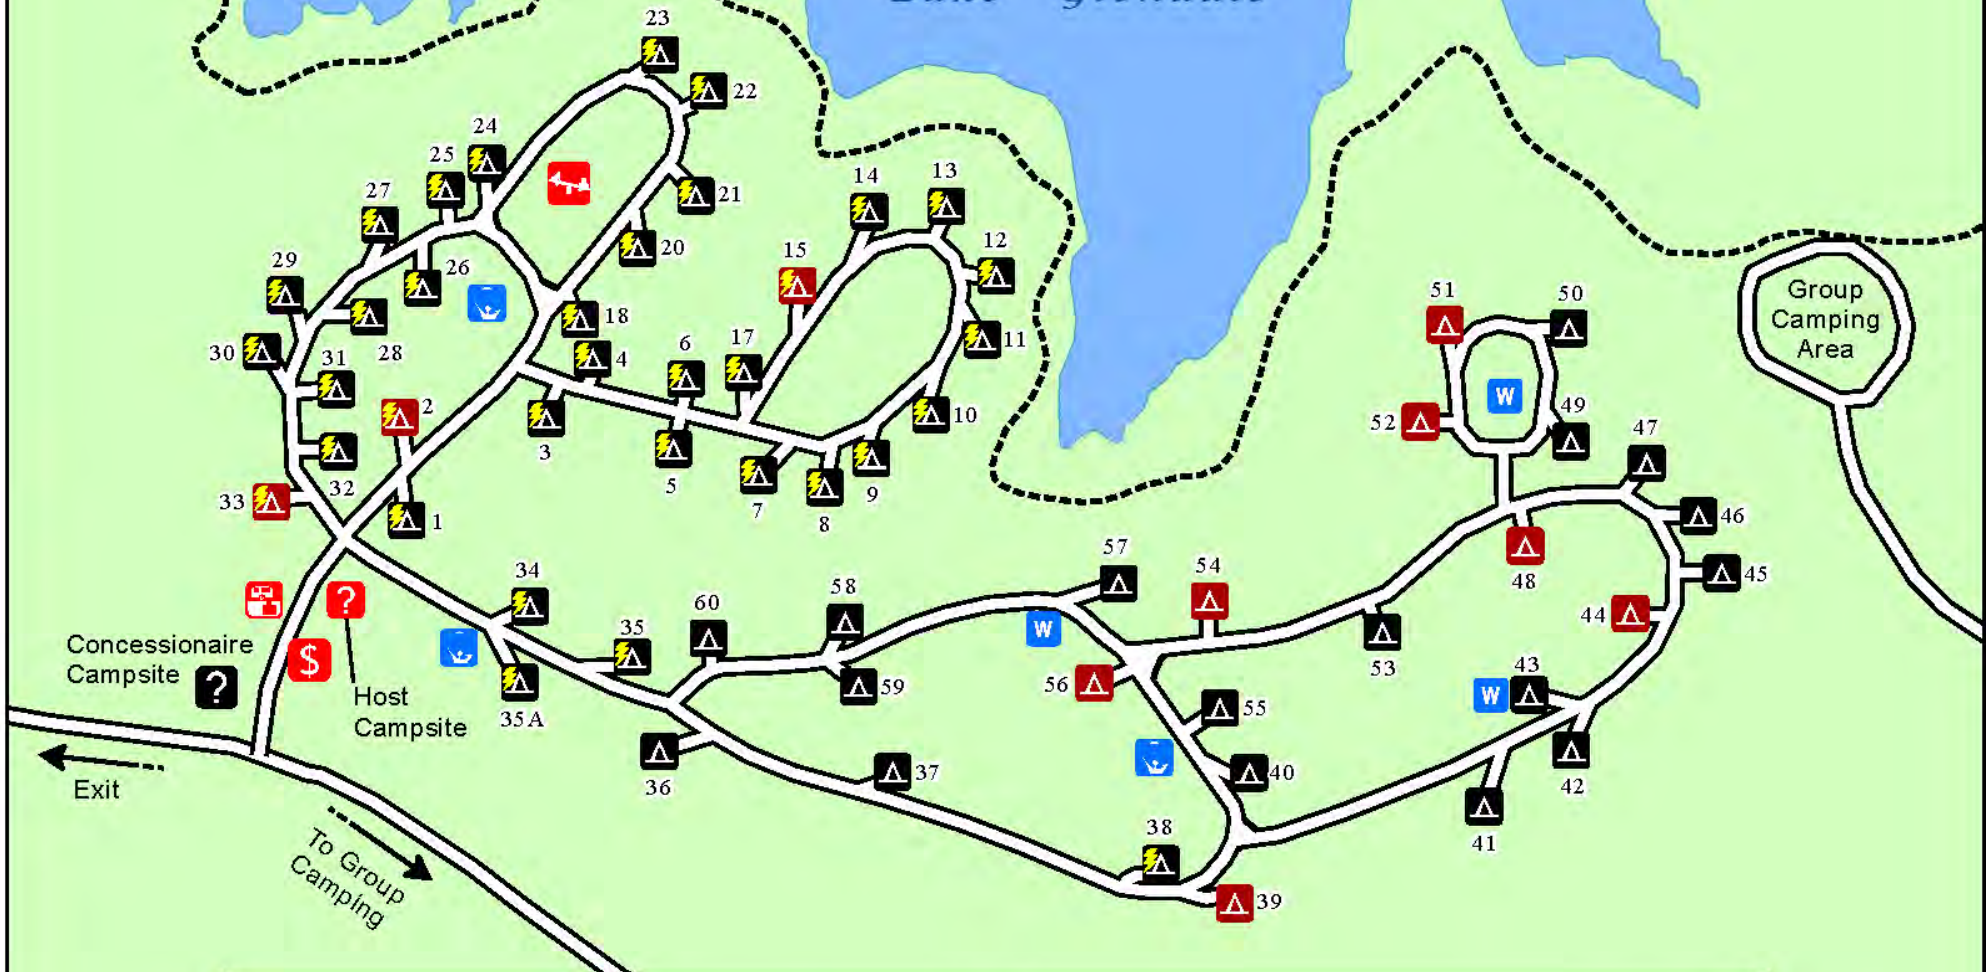

Shawnee National Forest Lake Glendale Oak Point Campground

Lake Glendale

Legend

- | | | | | | |
|-------------|-------------------------|-----------------|-----------------|------------------------------------|---------------|
| Fee Station | Dump Station | Water Hydrant | Single Campsite | Single Campground (electric/water) | System Trails |
| Playground | Shower House & Restroom | Campground Host | Double Campsite | Double Campground (electric/water) | Road |
| | | | | | Lake |