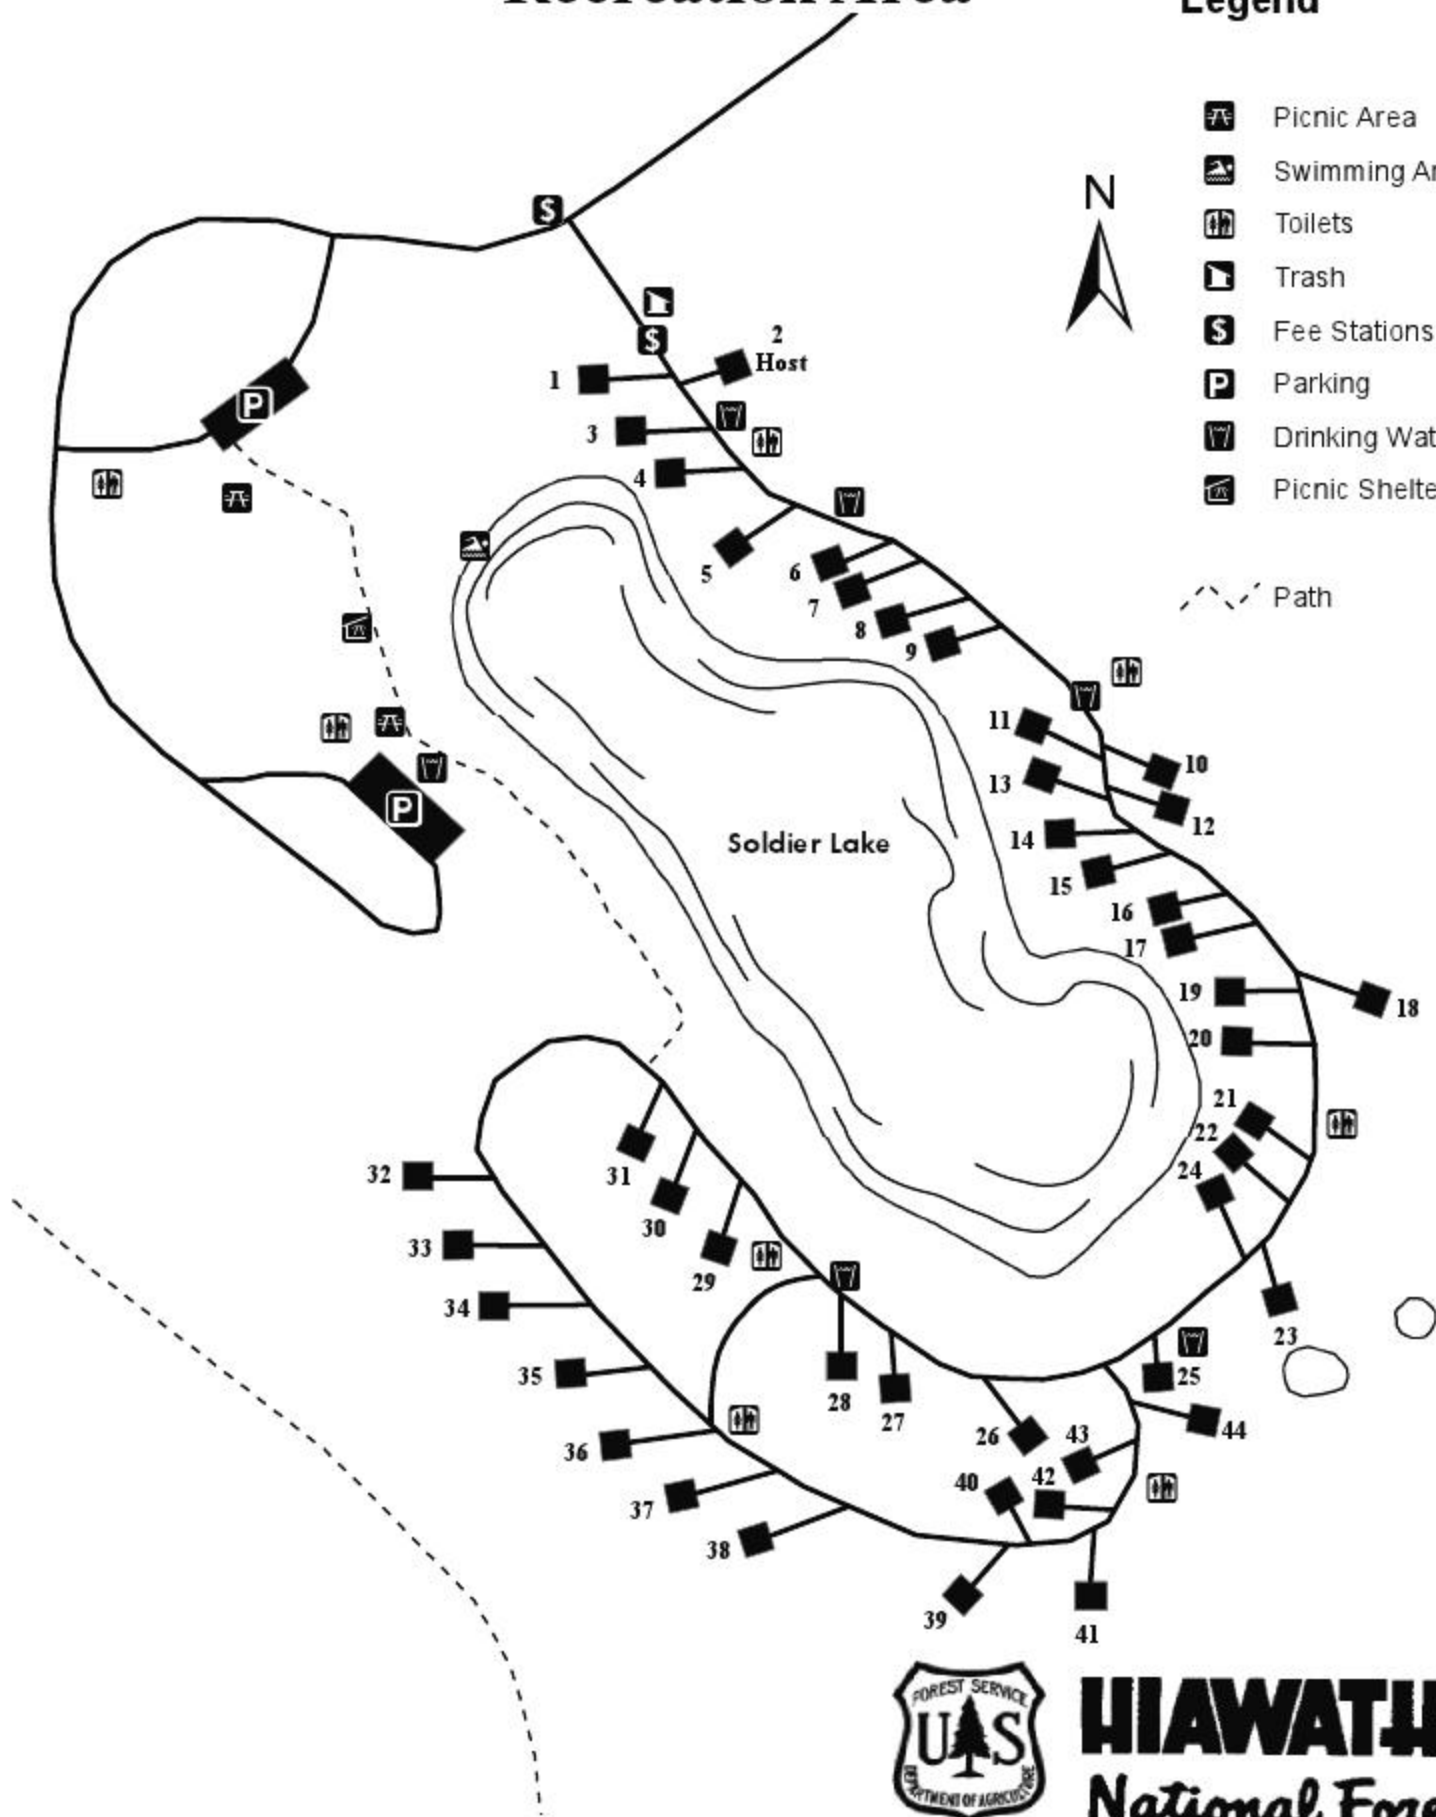

# Soldier Lake

## Recreation Area

### Legend

-  Picnic Area
-  Swimming Area
-  Toilets
-  Trash
-  Fee Stations
-  Parking
-  Drinking Water
-  Picnic Shelter

 Path

**HIAWATHA**  
National Forest