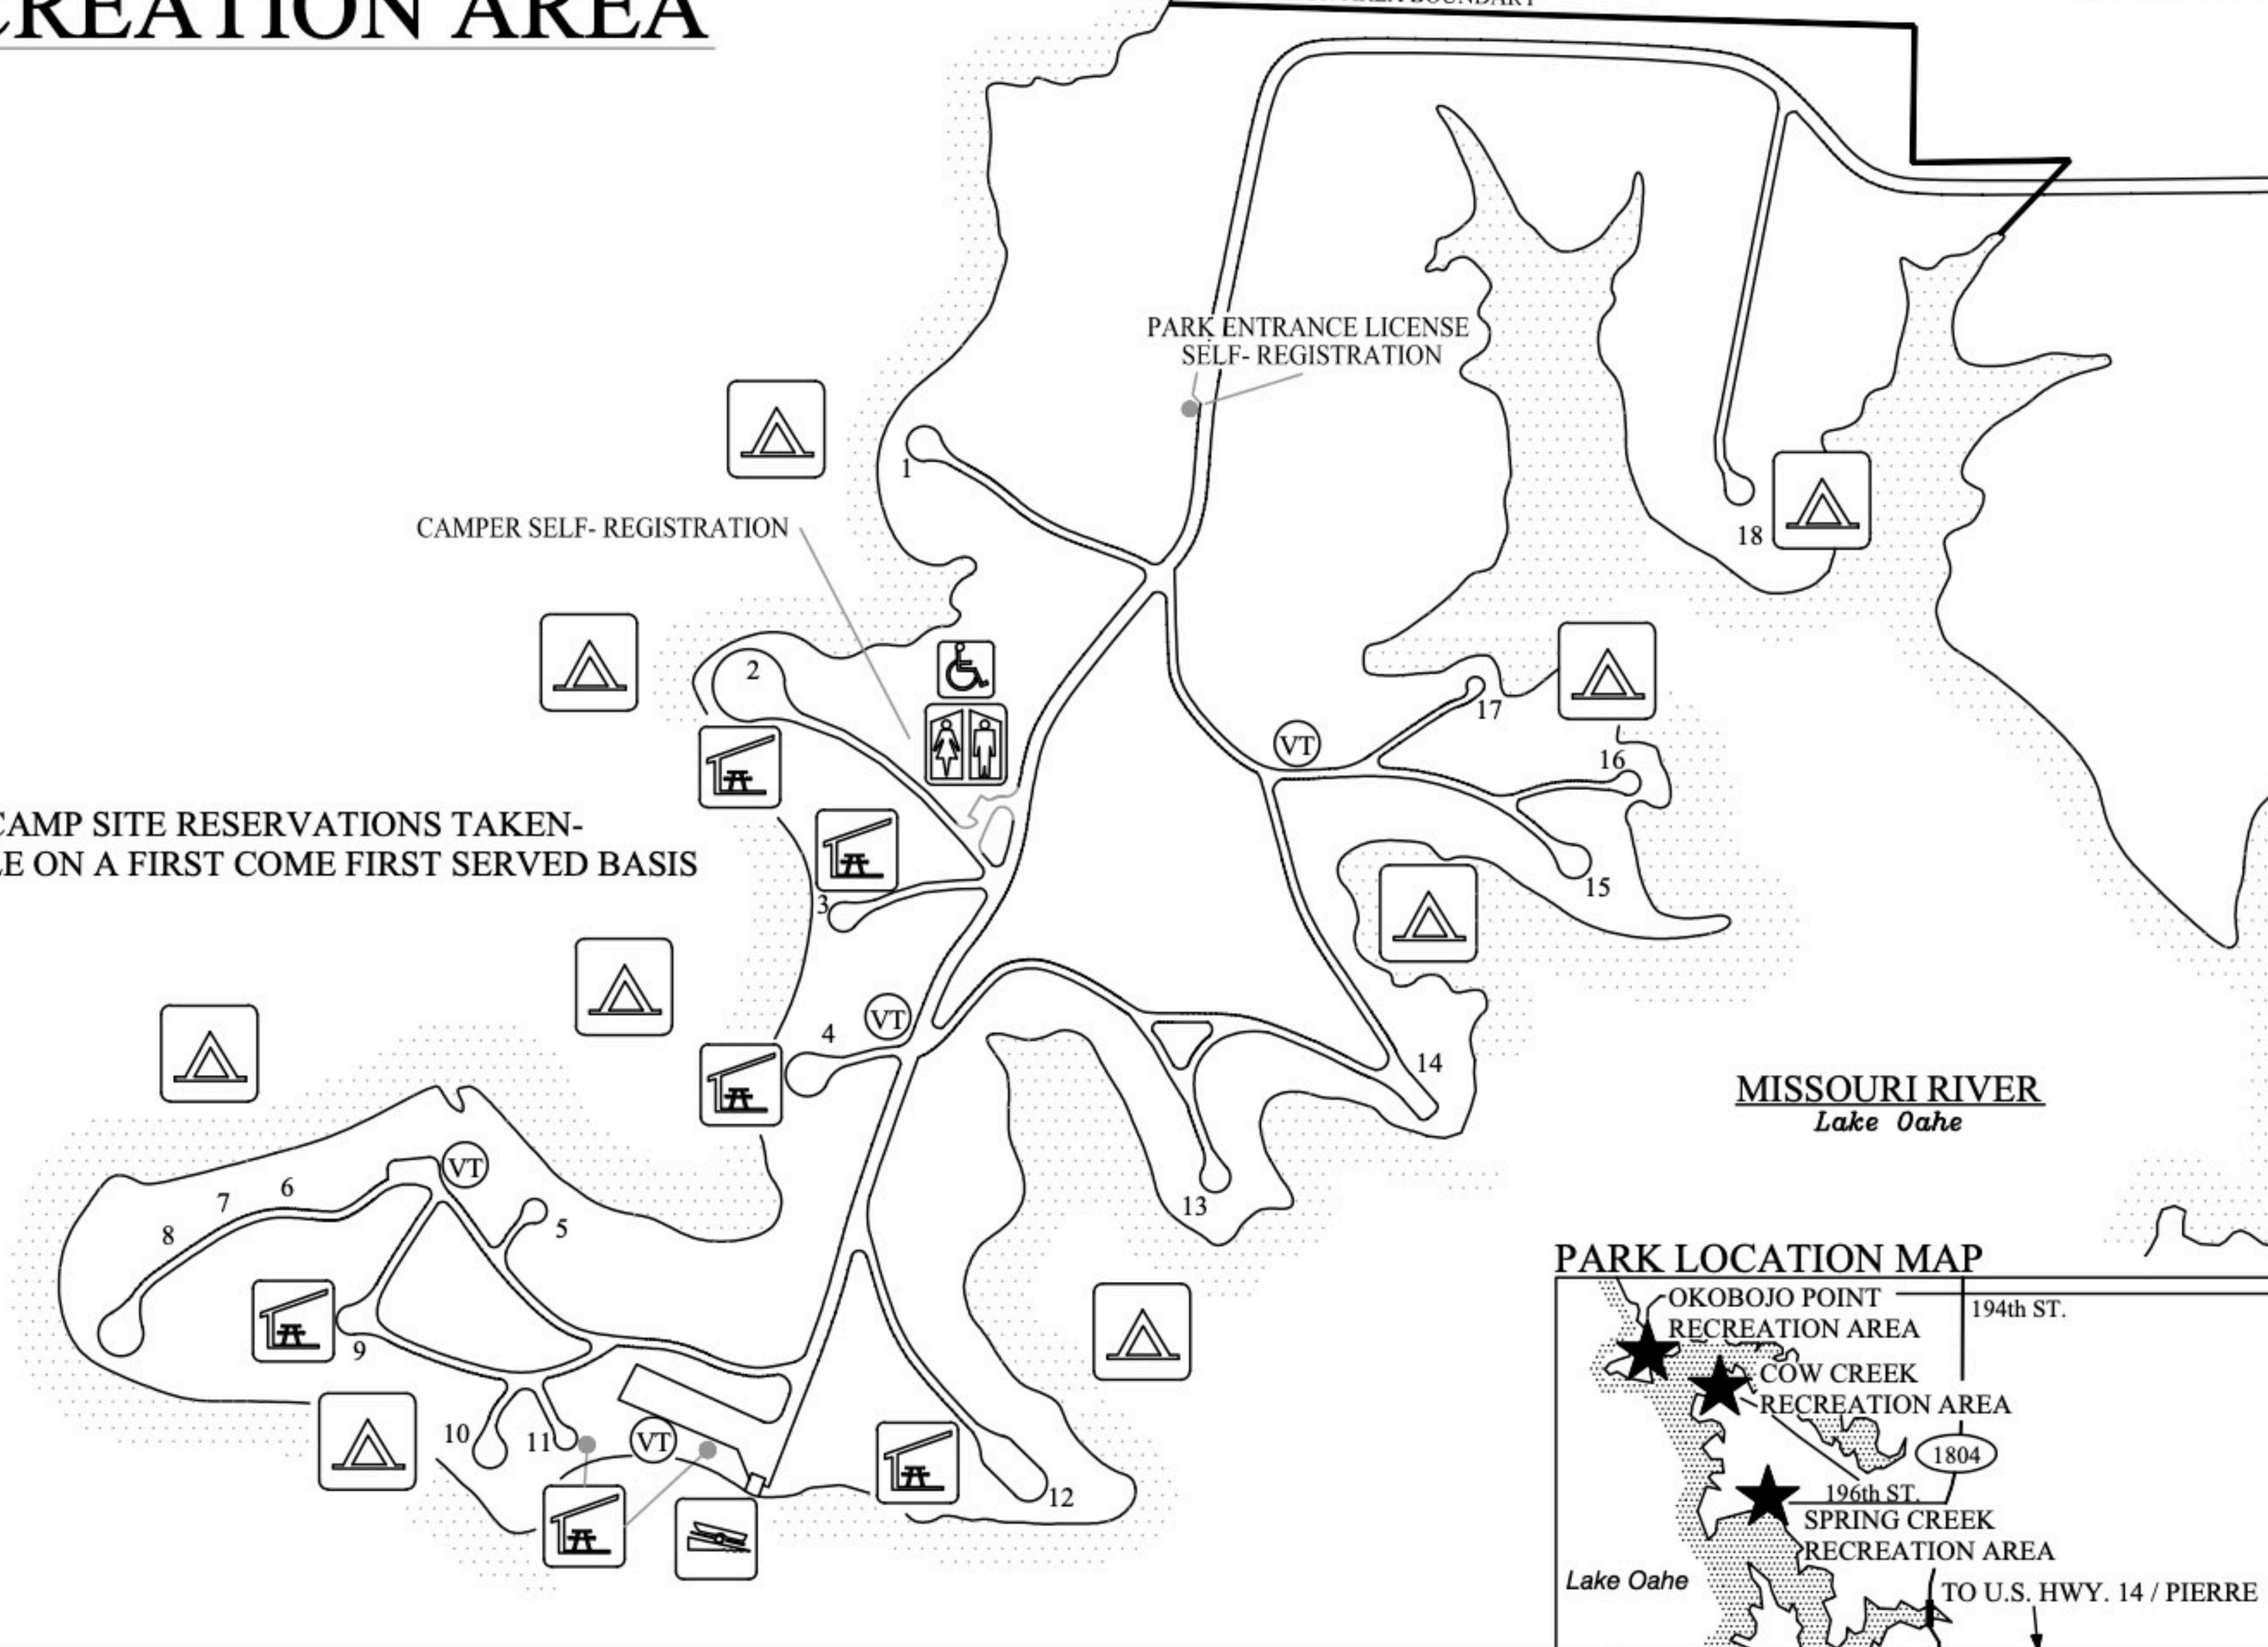

OKOBOJO POINT RECREATION AREA

NORTH

RECREATION AREA BOUNDARY

PARK ENTRANCE LICENSE
SELF-REGISTRATION

CAMPER SELF-REGISTRATION

NO CAMP SITE RESERVATIONS TAKEN-
AVAILABLE ON A FIRST COME FIRST SERVED BASIS

PARK LOCATION MAP

February 2018