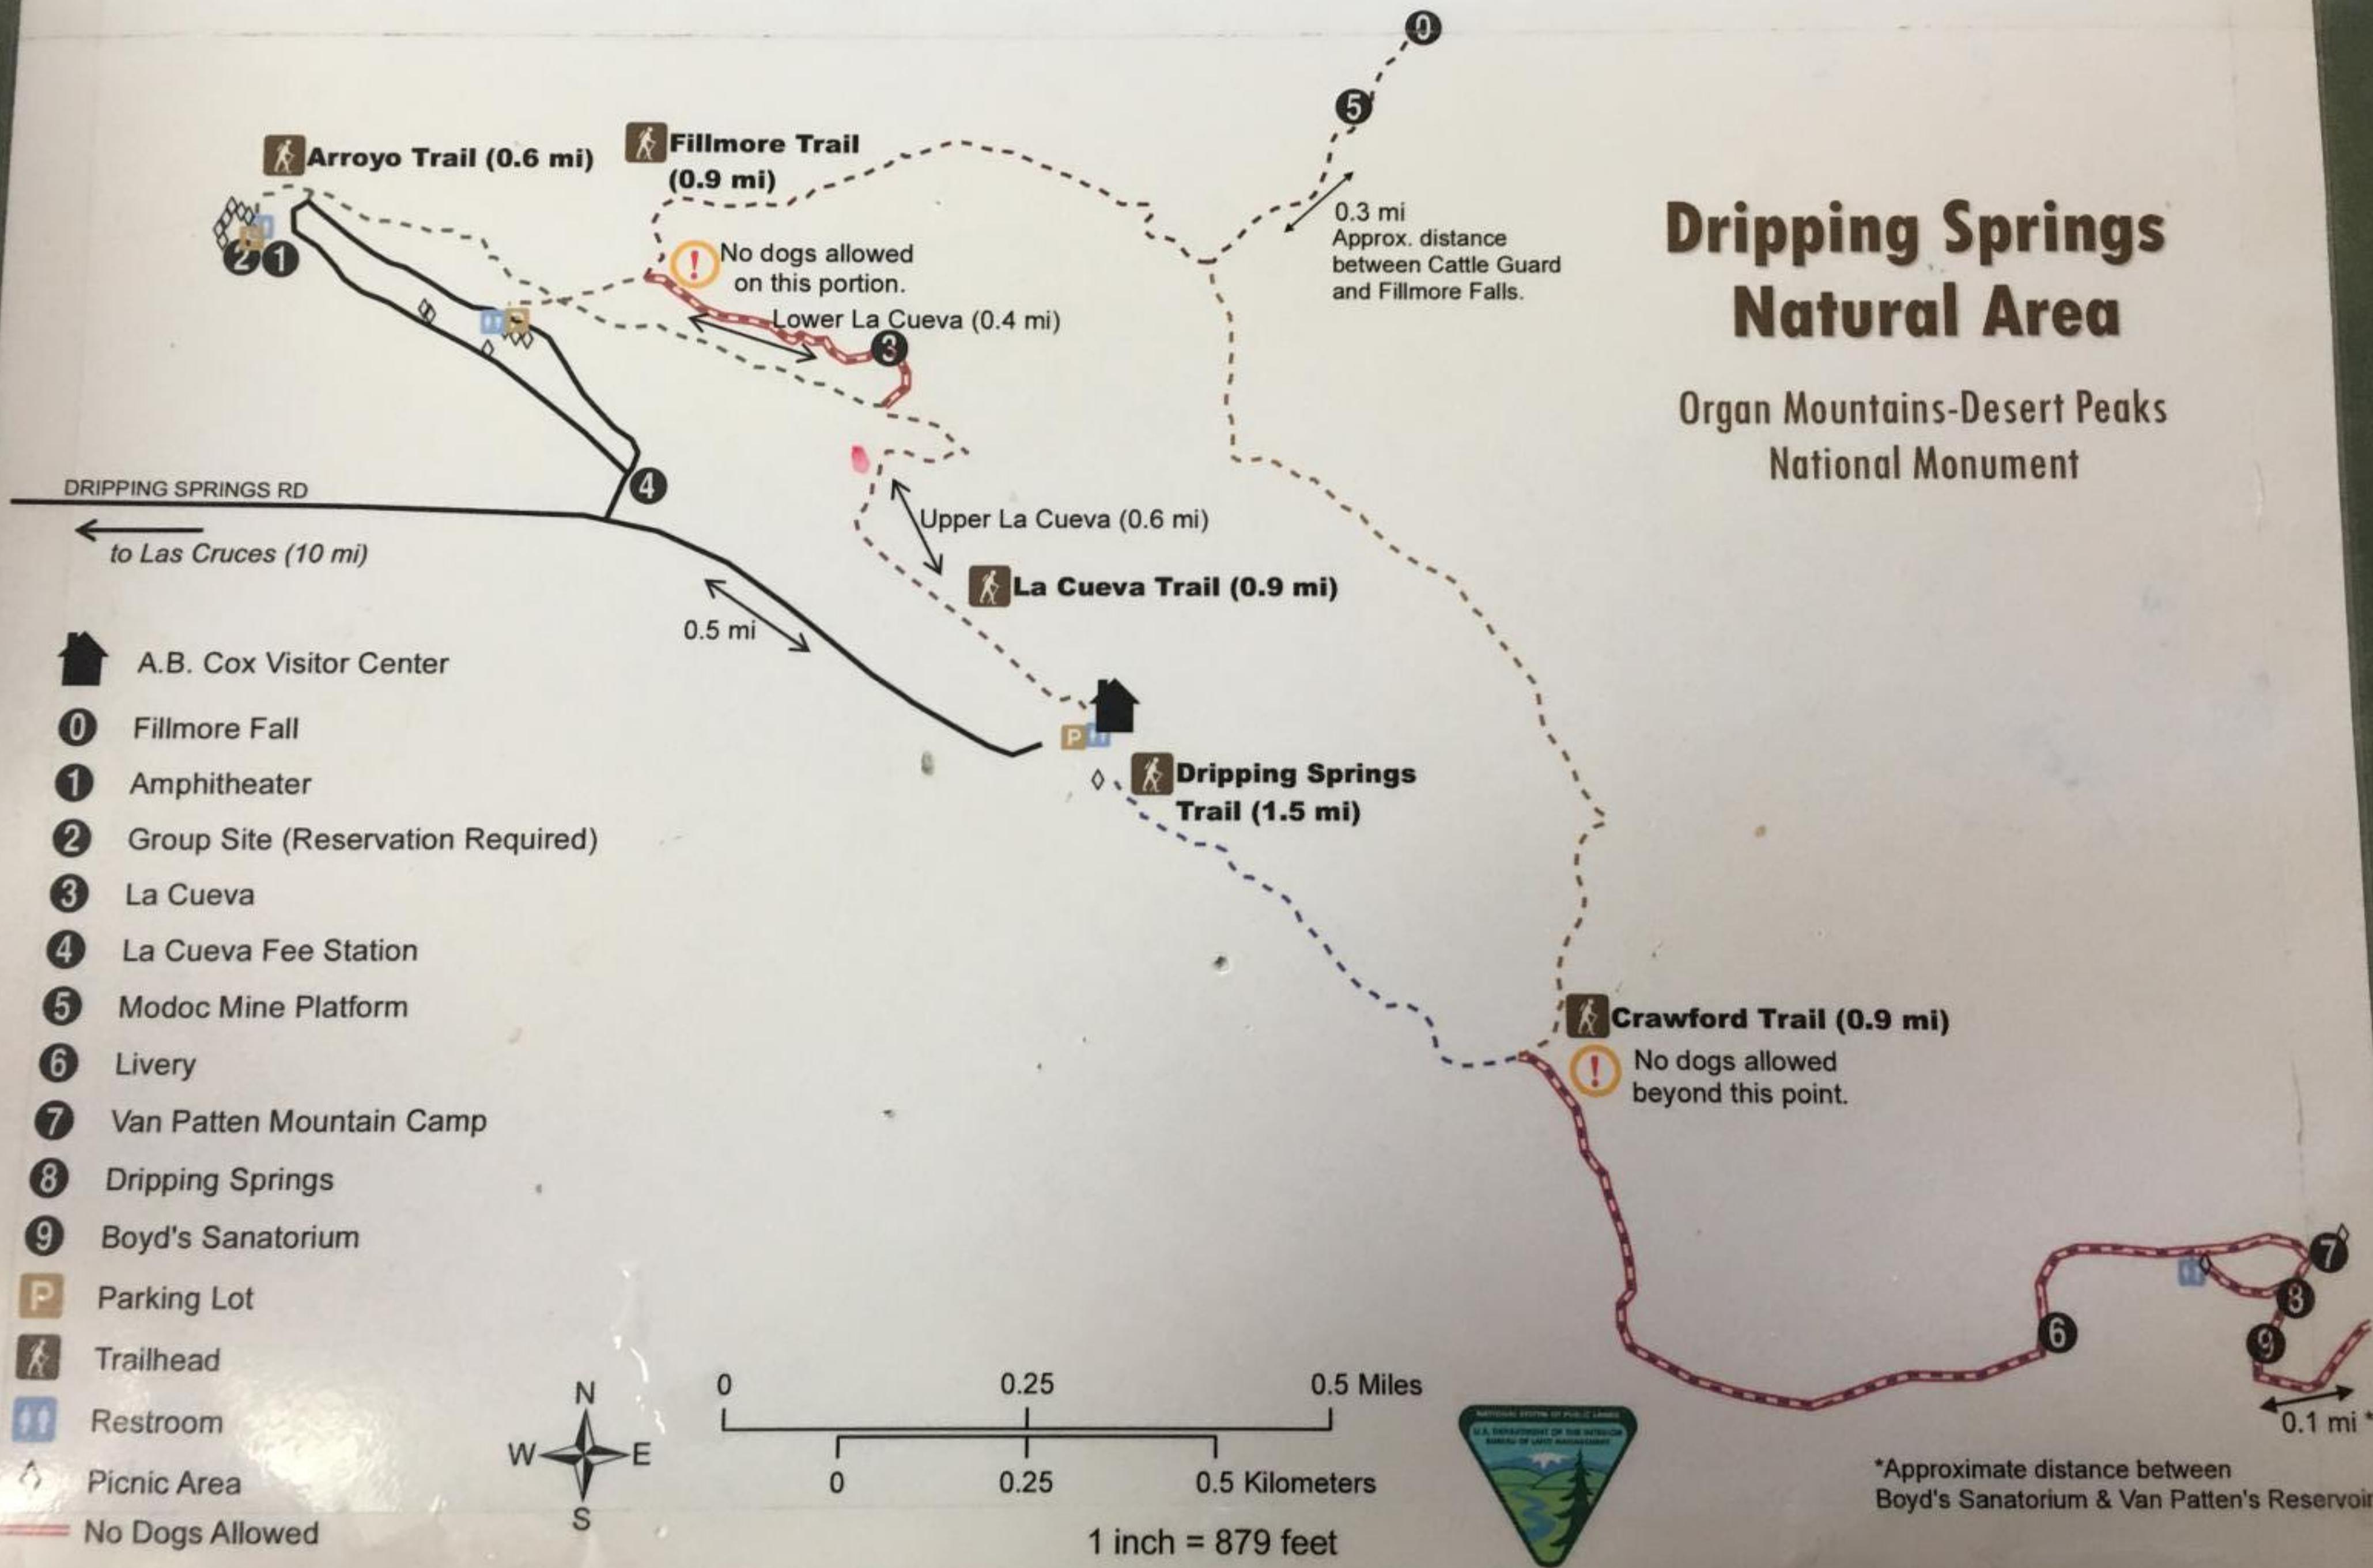

# Dripping Springs Natural Area

Organ Mountains-Desert Peaks National Monument

\*Approximate distance between Boyd's Sanatorium & Van Patten's Reservoir.