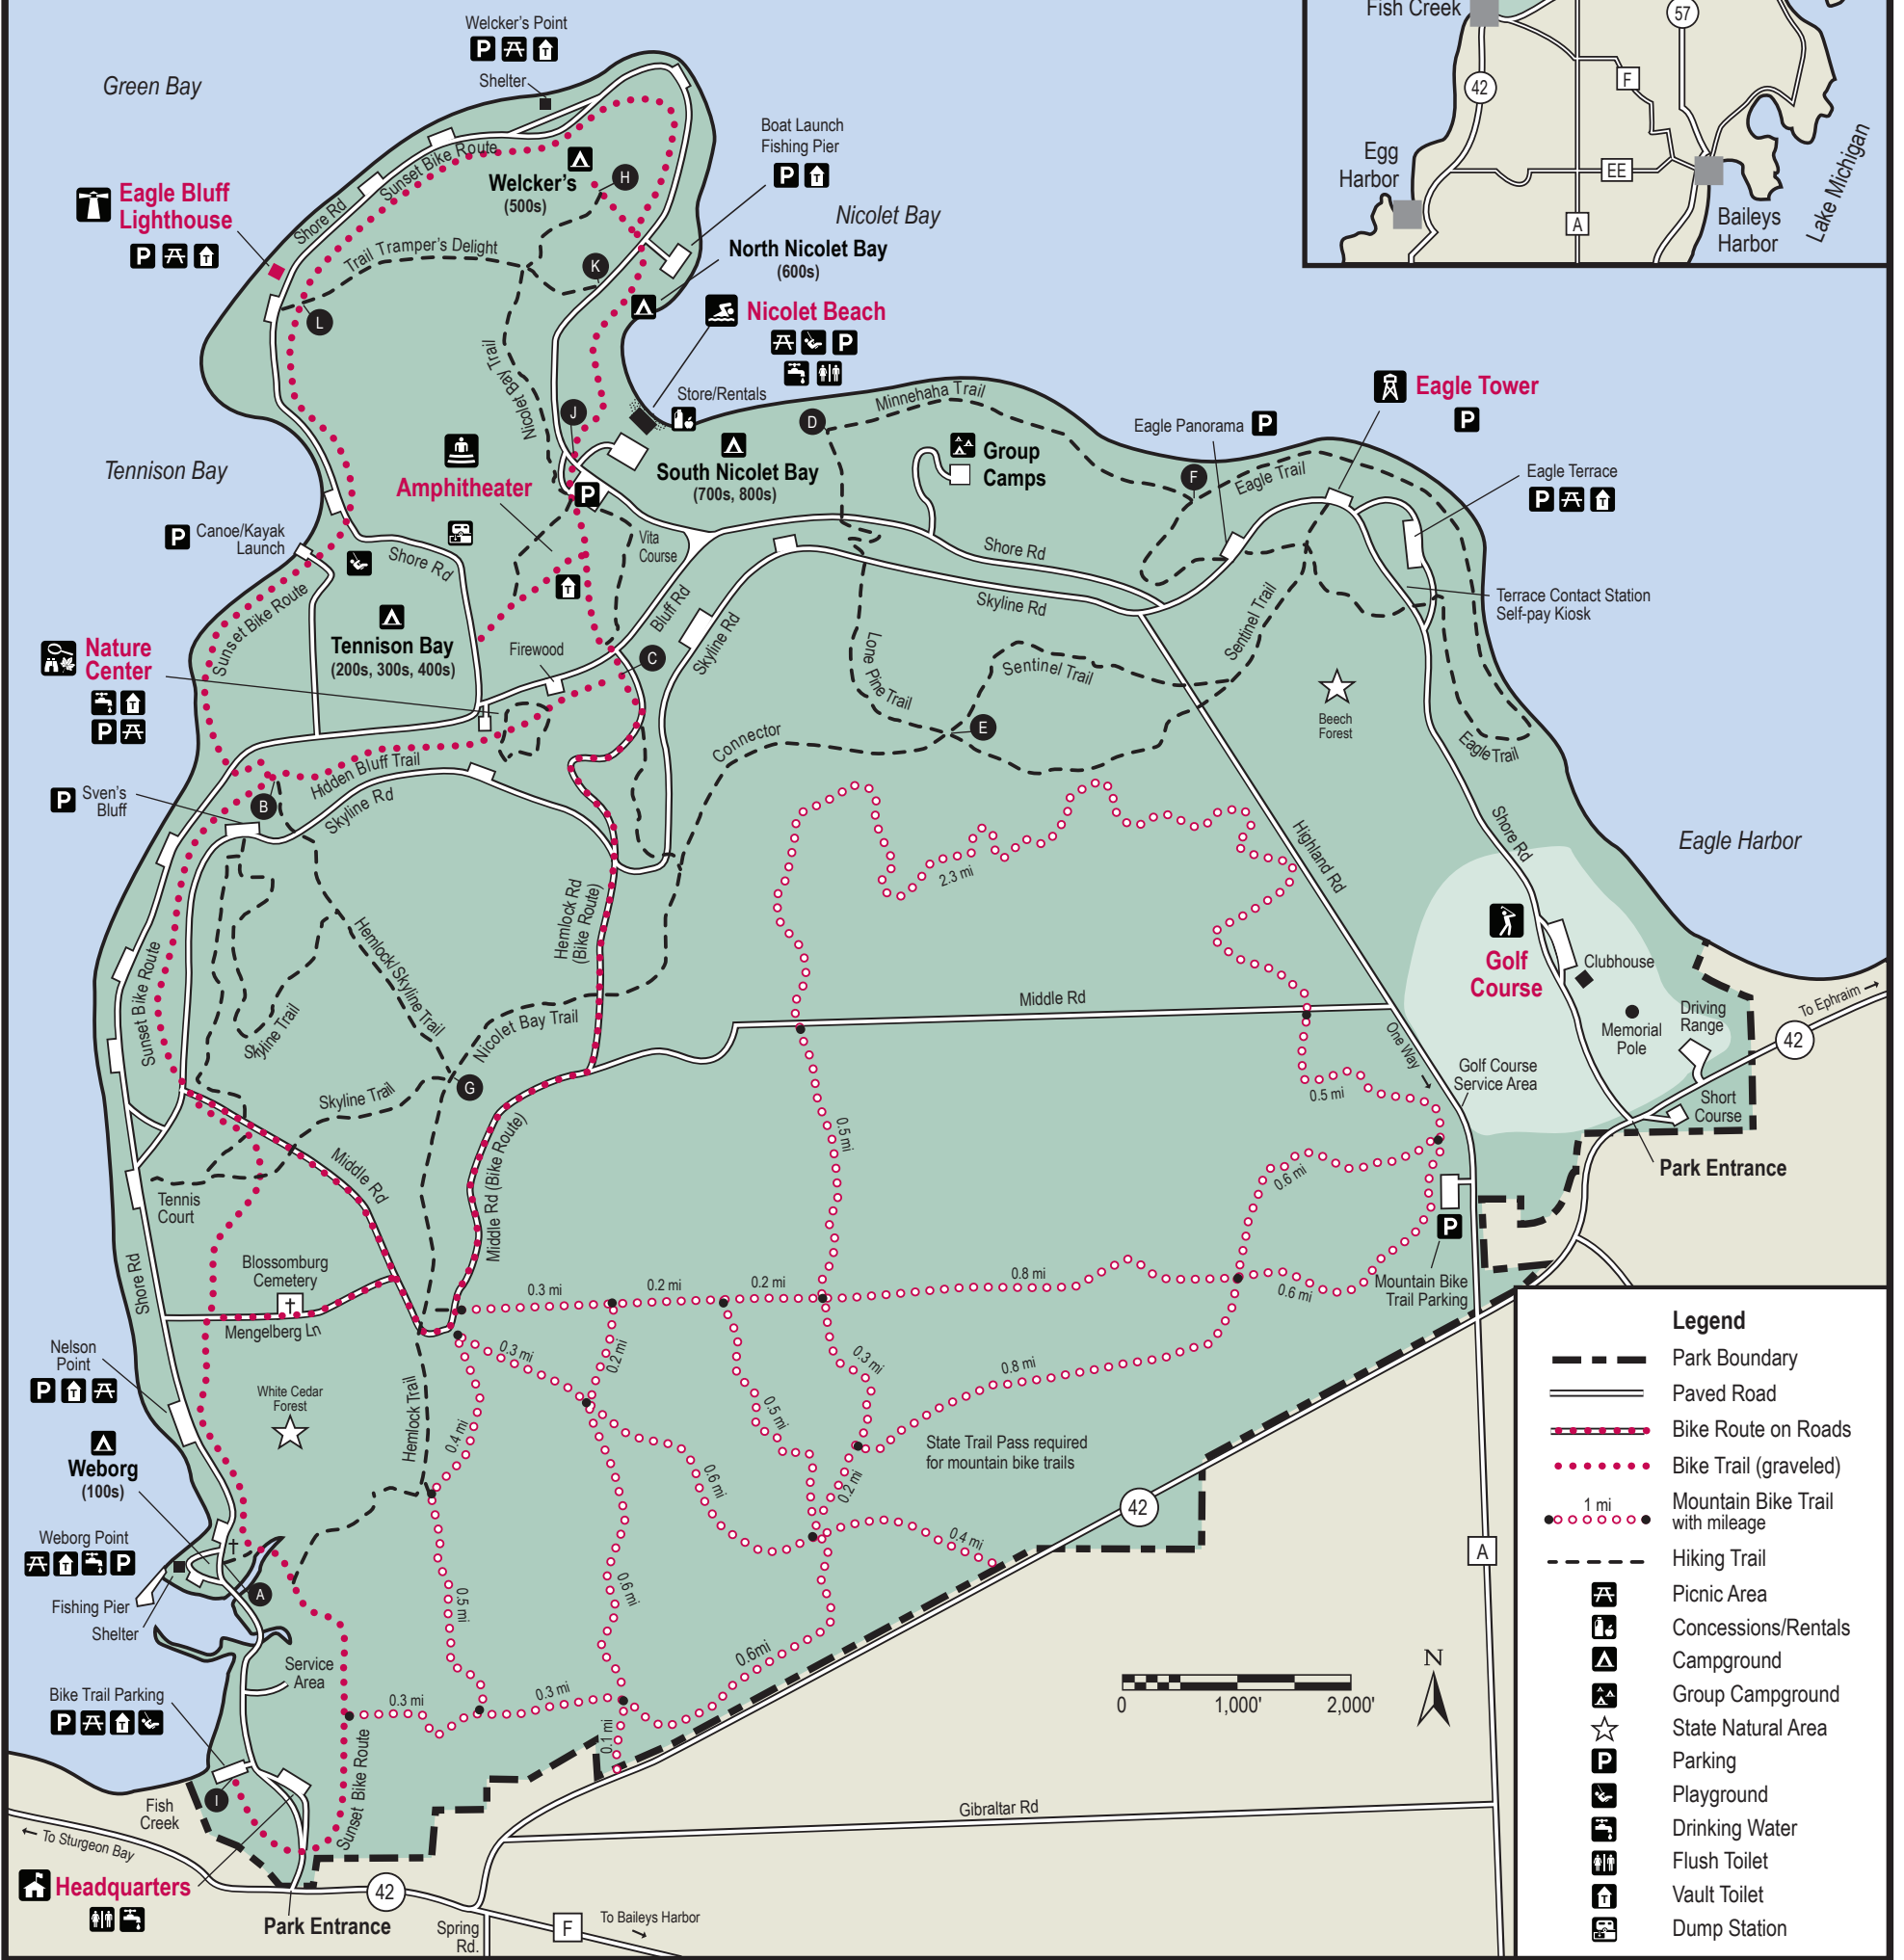

Summer Map Peninsula State Park

Legend	
	Park Boundary
	Paved Road
	Bike Route on Roads
	Bike Trail (graveled)
	Mountain Bike Trail with mileage
	Hiking Trail
	Picnic Area
	Concessions/Rentals
	Campground
	Group Campground
	State Natural Area
	Parking
	Playground
	Drinking Water
	Flush Toilet
	Vault Toilet
	Dump Station