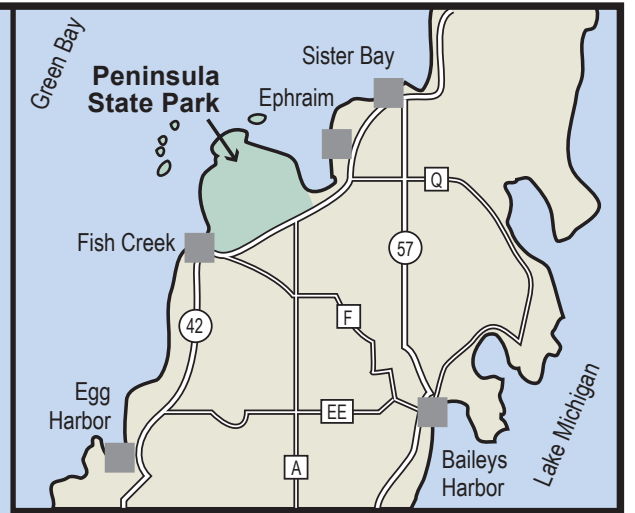

Summer Map Peninsula State Park

Legend	
	Park Boundary
	Paved Road
	Bike Route on Roads
	Bike Trail (graveled)
	Mountain Bike Trail with mileage
	Hiking Trail
	Picnic Area
	Concessions/Rentals
	Campground
	Group Campground
	State Natural Area
	Parking
	Playground
	Drinking Water
	Flush Toilet
	Vault Toilet
	Dump Station