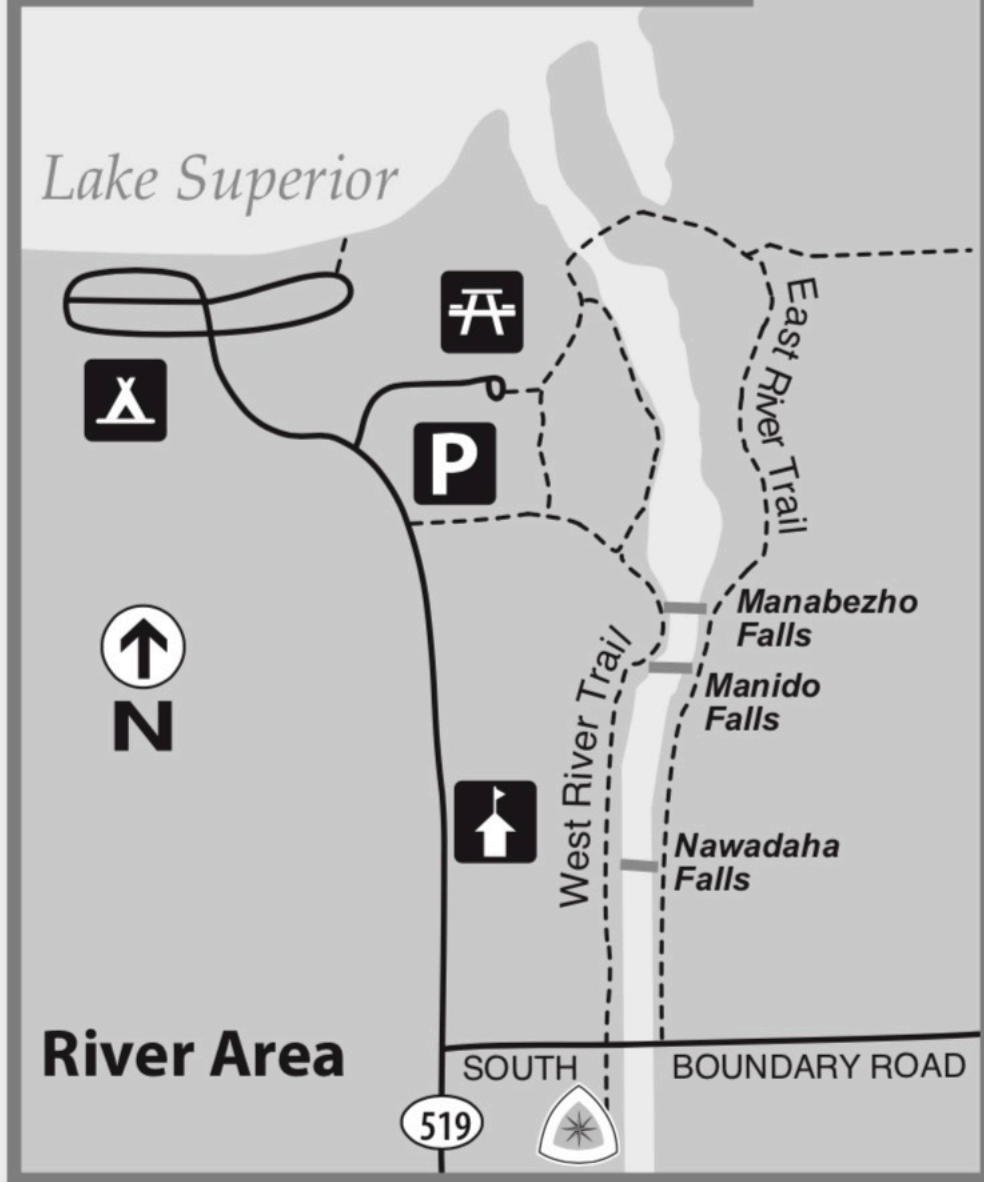

Presque Isle River Area

CAUTION: The falls and rapids of the Presque Isle River have very strong currents and numerous deep holes. Please respect the power and hidden dangers of this turbulent and beautiful river. Do not wade or try to swim in the river. It is safest to take small children by the hand while exploring this scenic area.