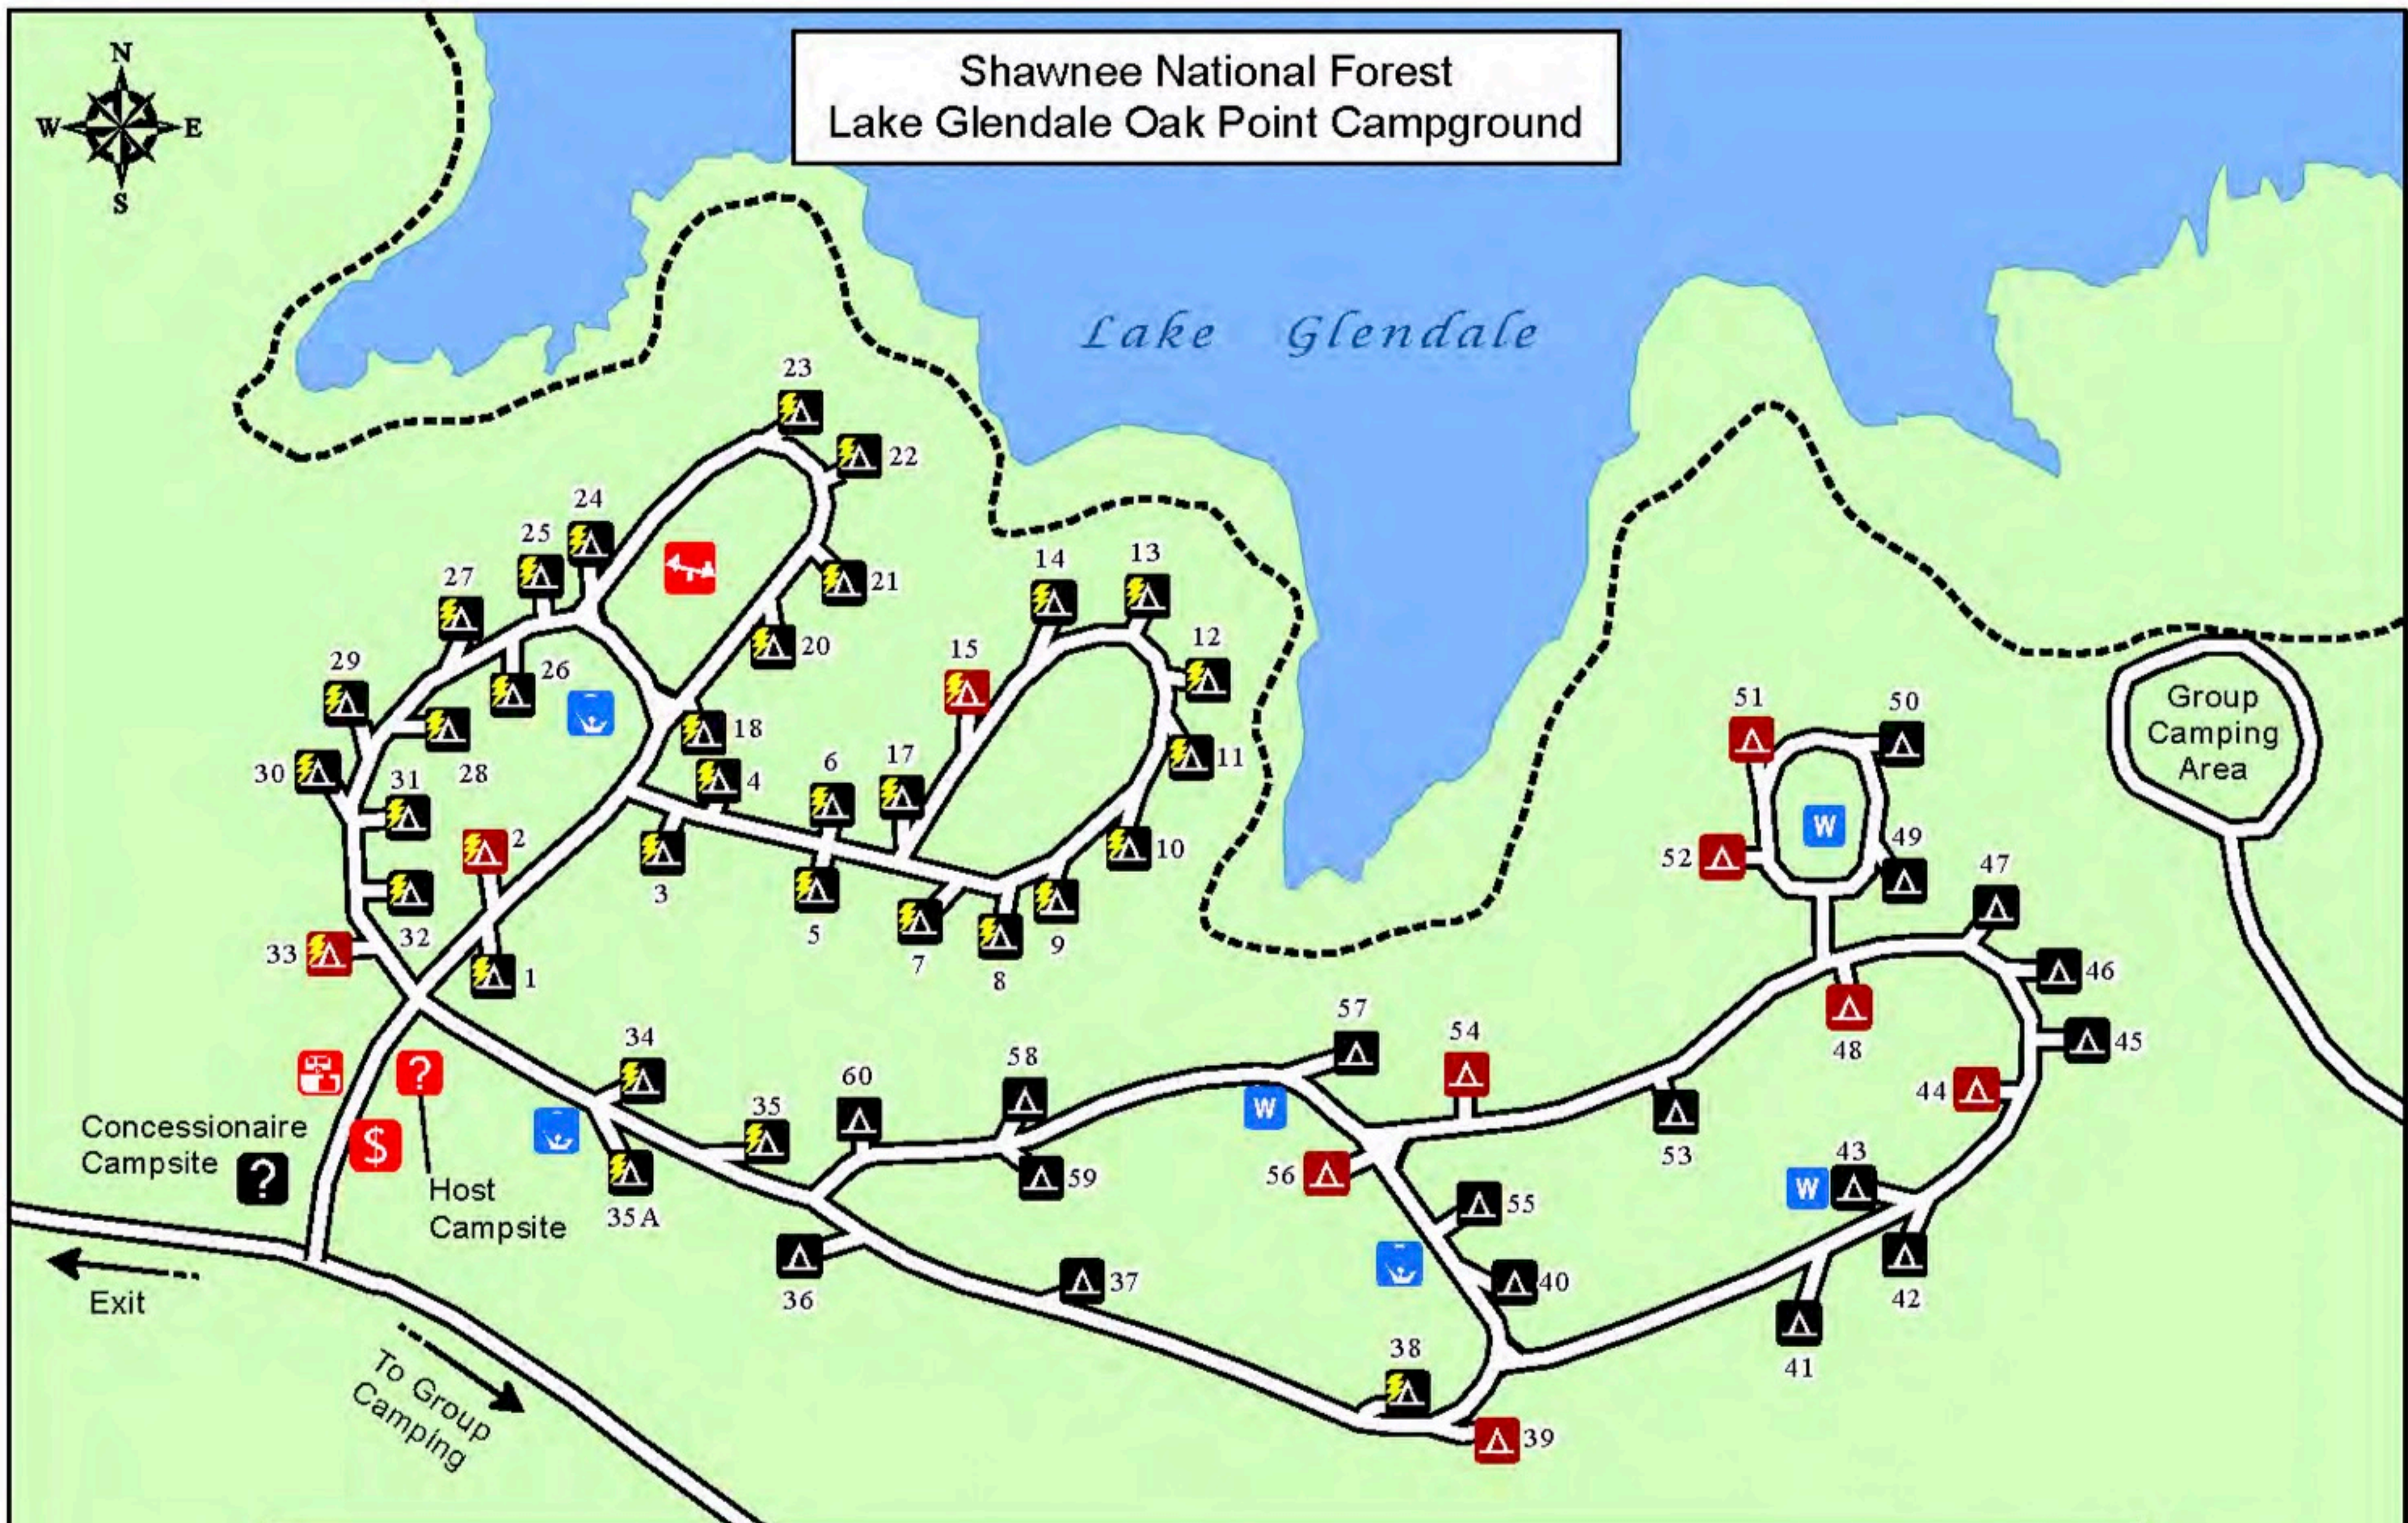

# Shawnee National Forest Lake Glendale Oak Point Campground

Lake Glendale

### Legend

- |             |                         |                 |                 |                                    |               |
|-------------|-------------------------|-----------------|-----------------|------------------------------------|---------------|
| Fee Station | Dump Station            | Water Hydrant   | Single Campsite | Single Campground (electric/water) | System Trails |
| Playground  | Shower House & Restroom | Campground Host | Double Campsite | Double Campground (electric/water) | Road          |
|             |                         |                 |                 |                                    | Lake          |