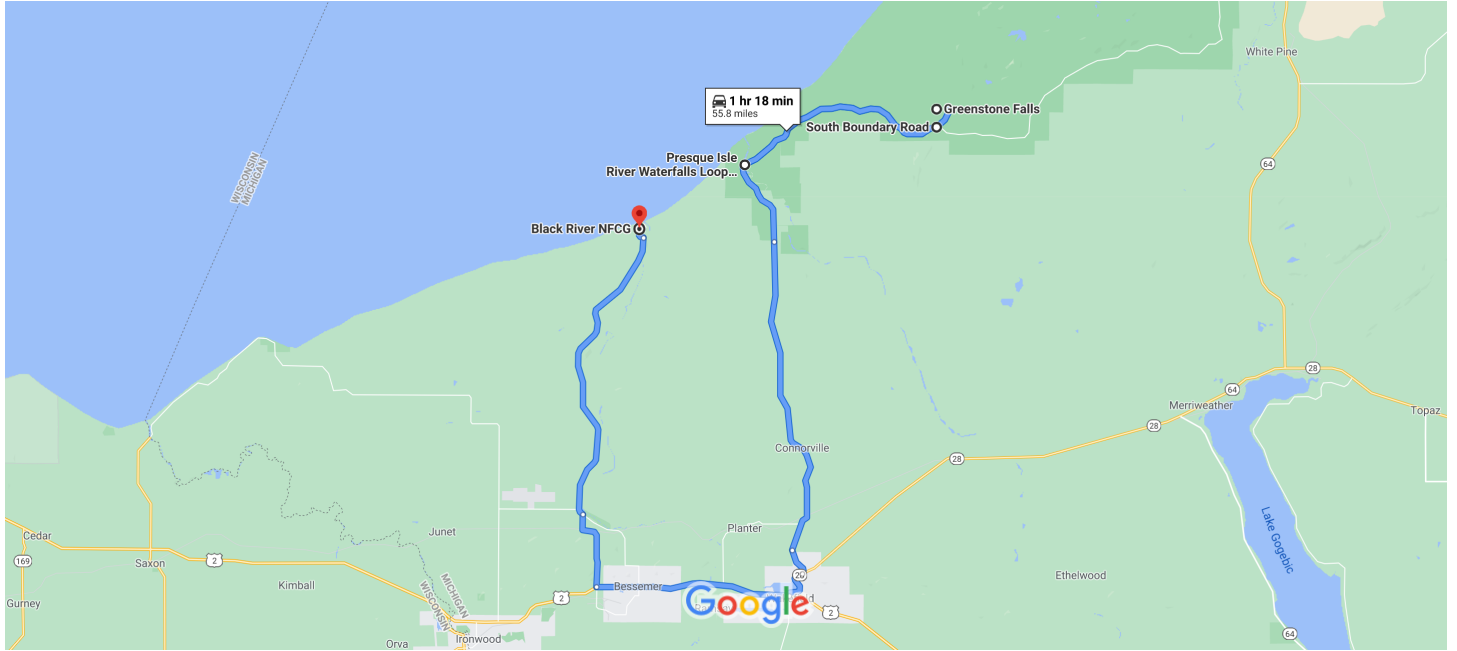

Presque Isle River Waterfalls Loop Trailhead to Black River NFCG, Ironwood, MI 49938

Drive 55.8 miles, 1 hr 18 min

Map data ©2020 2 mi