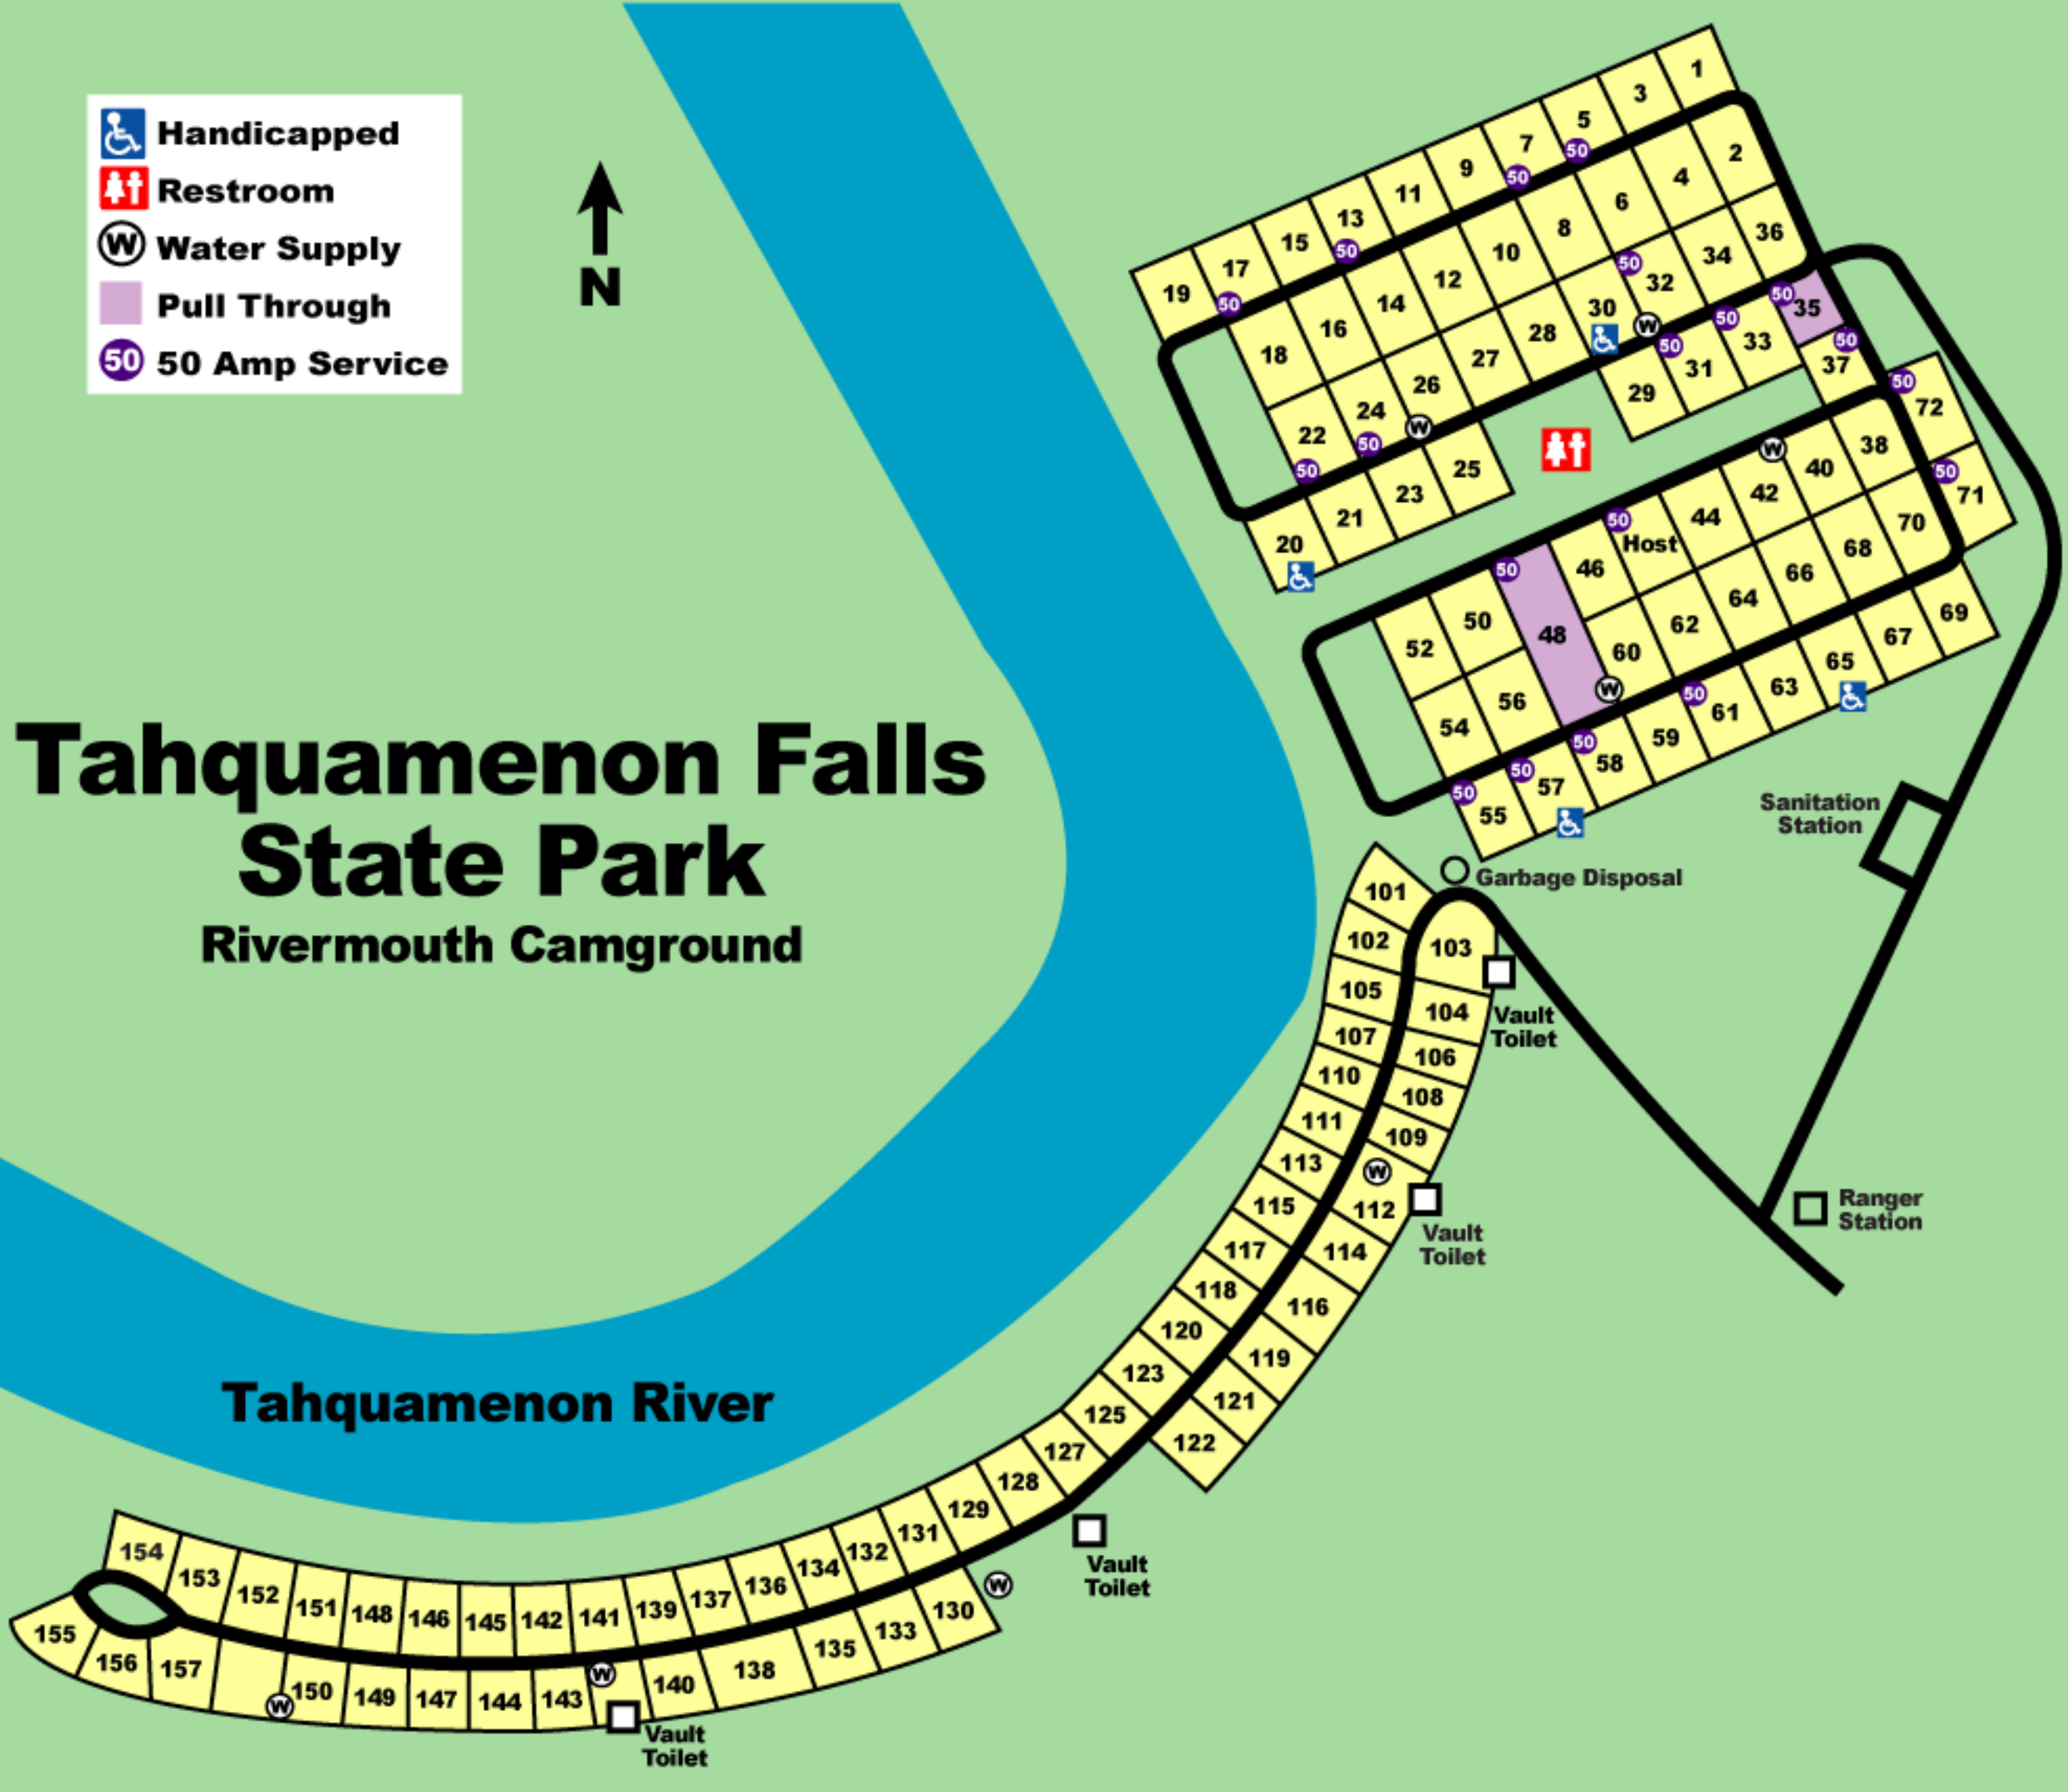

-  **Handicapped**
-  **Restroom**
-  **Water Supply**
-  **Pull Through**
-  **50 Amp Service**

# Tahquamenon Falls State Park

## Rivermouth Camground

**Tahquamenon River**

Sanitation Station

Garbage Disposal

Vault Toilet

Vault Toilet

Ranger Station

Vault Toilet

Vault Toilet

Host